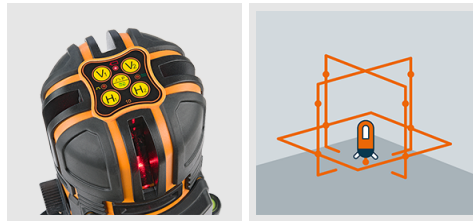

Product information

FL 69-Ultraliner HP

ART.-NO.: 581500

Revolutionize setting-out

The latest innovation in our line laser range.

- 8 laser dots intersecting the laserlines for increased visibility in unfavorable light conditions:
- 4 laser dots at the intersections of the horizontal and vertical lines
- 4 laser dots intersecting the vertical lines at 45° to the horizontal
- Multiple laser line and dot options with 8 laser dots, 5 laser crosses, 4 vertical lines, 360° horizontal line and a plumb down beam individually selectable
- Li-Ion battery technology

Features

- 5 laser crosses
- 4 vertical lines at 90° to each other
- 360° horizontal line
- Laser cross to the ceiling
- Plumb down beam
- 8 laser dots