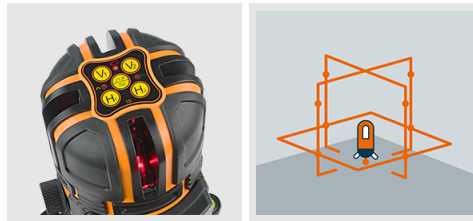

Product information

FL 69-Ultraliner HP

ART.-NO.: 581500

Revolutionize setting-out

The latest innovation in our line laser range.

- 8 laser dots intersecting the laserlines for increased visibility in unfavorable light conditions:
- 4 laser dots at the intersections of the horizontal and vertical lines
- 4 laser dots intersecting the vertical lines at 45° to the horizontal
- Multiple laser line and dot options with 8 laser dots, 5 laser crosses, 4 vertical lines, 360° horizontal line and a plumb down beam individually selectable
- Li-Ion battery technology

Features

- 5 laser crosses
- 4 vertical lines at 90° to each other
- 360° horizontal line
- Laser cross to the ceiling
- Plumb down beam
- 8 laser dots

Product information

- Self-levelling function can be switched off for manual use
- Use with receiver FR 55 to extend the working range up to 60 m
- Slow motion screw for fine adjustment
- Audible and visible alarm when out of level
- Integrated floor tripod
- 5/8" thread for use with standard tripod

Supplied with

- Integrated floor tripod
- Li-Ion battery pack and intelligent charger
- Magnetic target
- Laser glasses
- Adapter for tripod connection
- Battery case for optional use of alkaline batteries
- Hard carrying case